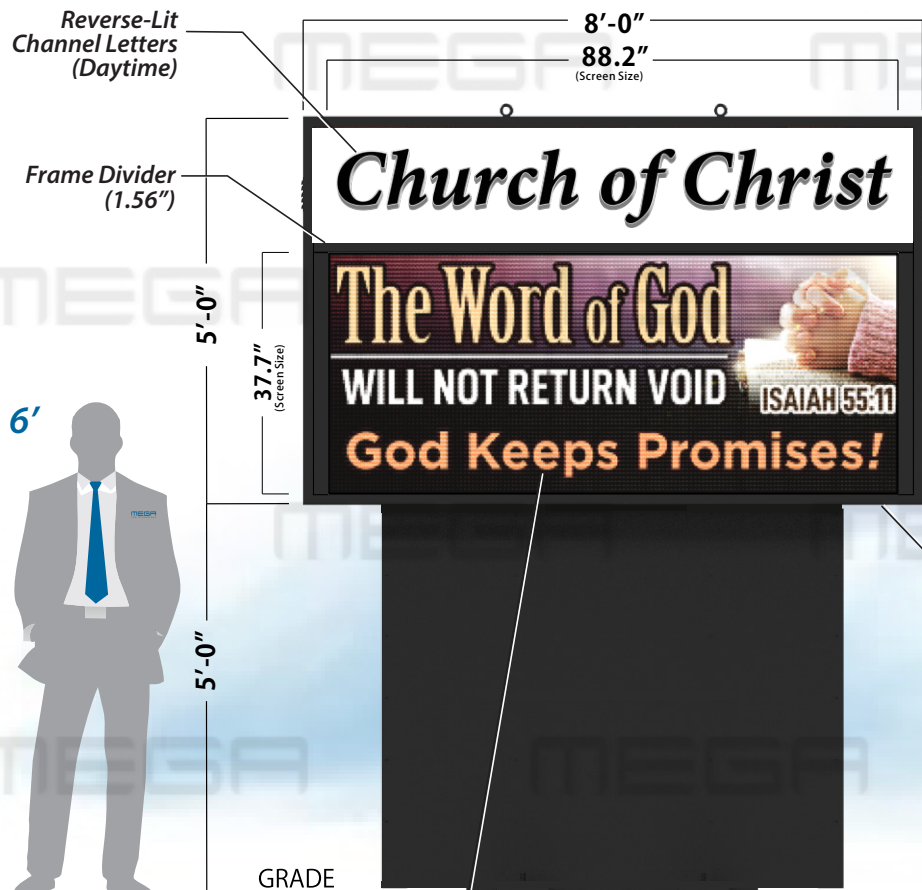

The Alpha 58 Series

PRODUCTION RENDERING

+ **FULL** COLOR LED MESSAGE BOARD

ALPHA 58-MP6-37-SMD
(60" PEDESTAL HEIGHT)

SCALE: 3/8" = 1'
WHEN PRINTING, SET PAGE SCALING TO "NONE".

<Front View>

<Right View>

Reverse-Lit Channel Letters (Nighttime)

<Pedestal Type>

<Nighttime View>

6mm Pitch, Full Color SMD
37.7" x 88.2" Display Dimension
144 x 336 Pixel Dimension
Wifi Wireless, PC Data Input Type
Max. 18 Text Lines / HD Image / HD Video Contents Available