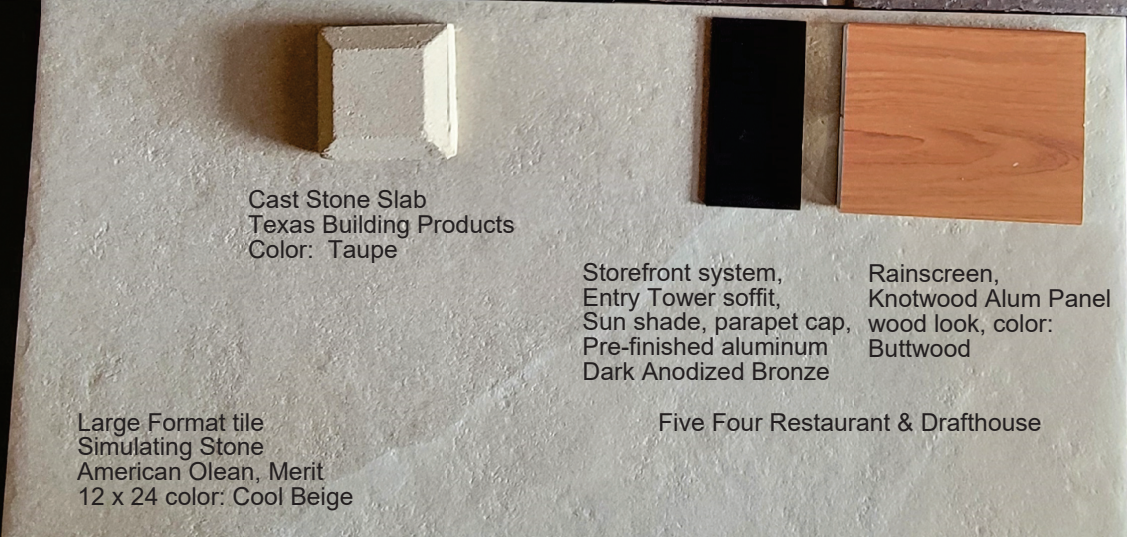

Cultured Stone
Coroando Stone
pro lLedge Huron

Modular standard face brick
Cloud Cermaics
Ebony Iron Spot, Smooth
Mortar: Americamix, Dark Black

Cast Stone Slab
Texas Building Products
Color: Taupe

Storefront system, Rainscreen,
Entry Tower soffit, Knotwood Alum Panel
Sun shade, parapet cap, wood look, color:
Pre-finished aluminum Buttwood
Dark Anodized Bronze

Large Format tile
Simulating Stone
American Olean, Merit
12 x 24 color: Cool Beige

Five Four Restaurant & Drafthouse