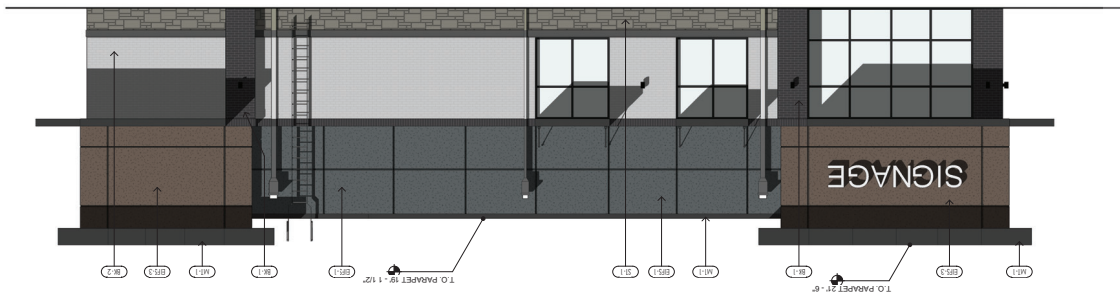

Oldham Village - Lot 10

LOT 10 - NORTH SIDE DRIVE

1 EAST ELEVATION
SCALE: 1/8" = 1'-0"