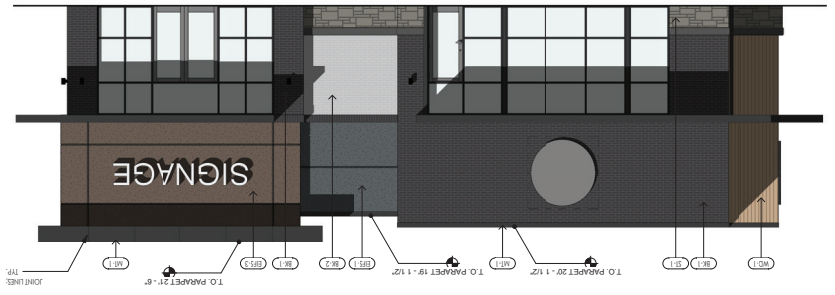

4 SOUTH ELEVATION
SCALE: 1/8" = 1'-0"