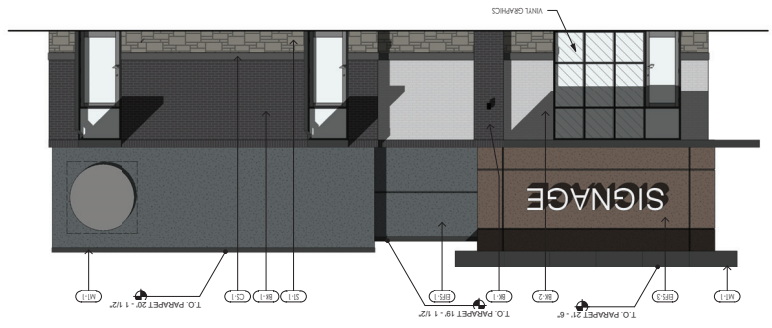

2 NORTH ELEVATION
SCALE: 1/8" = 1'-0"