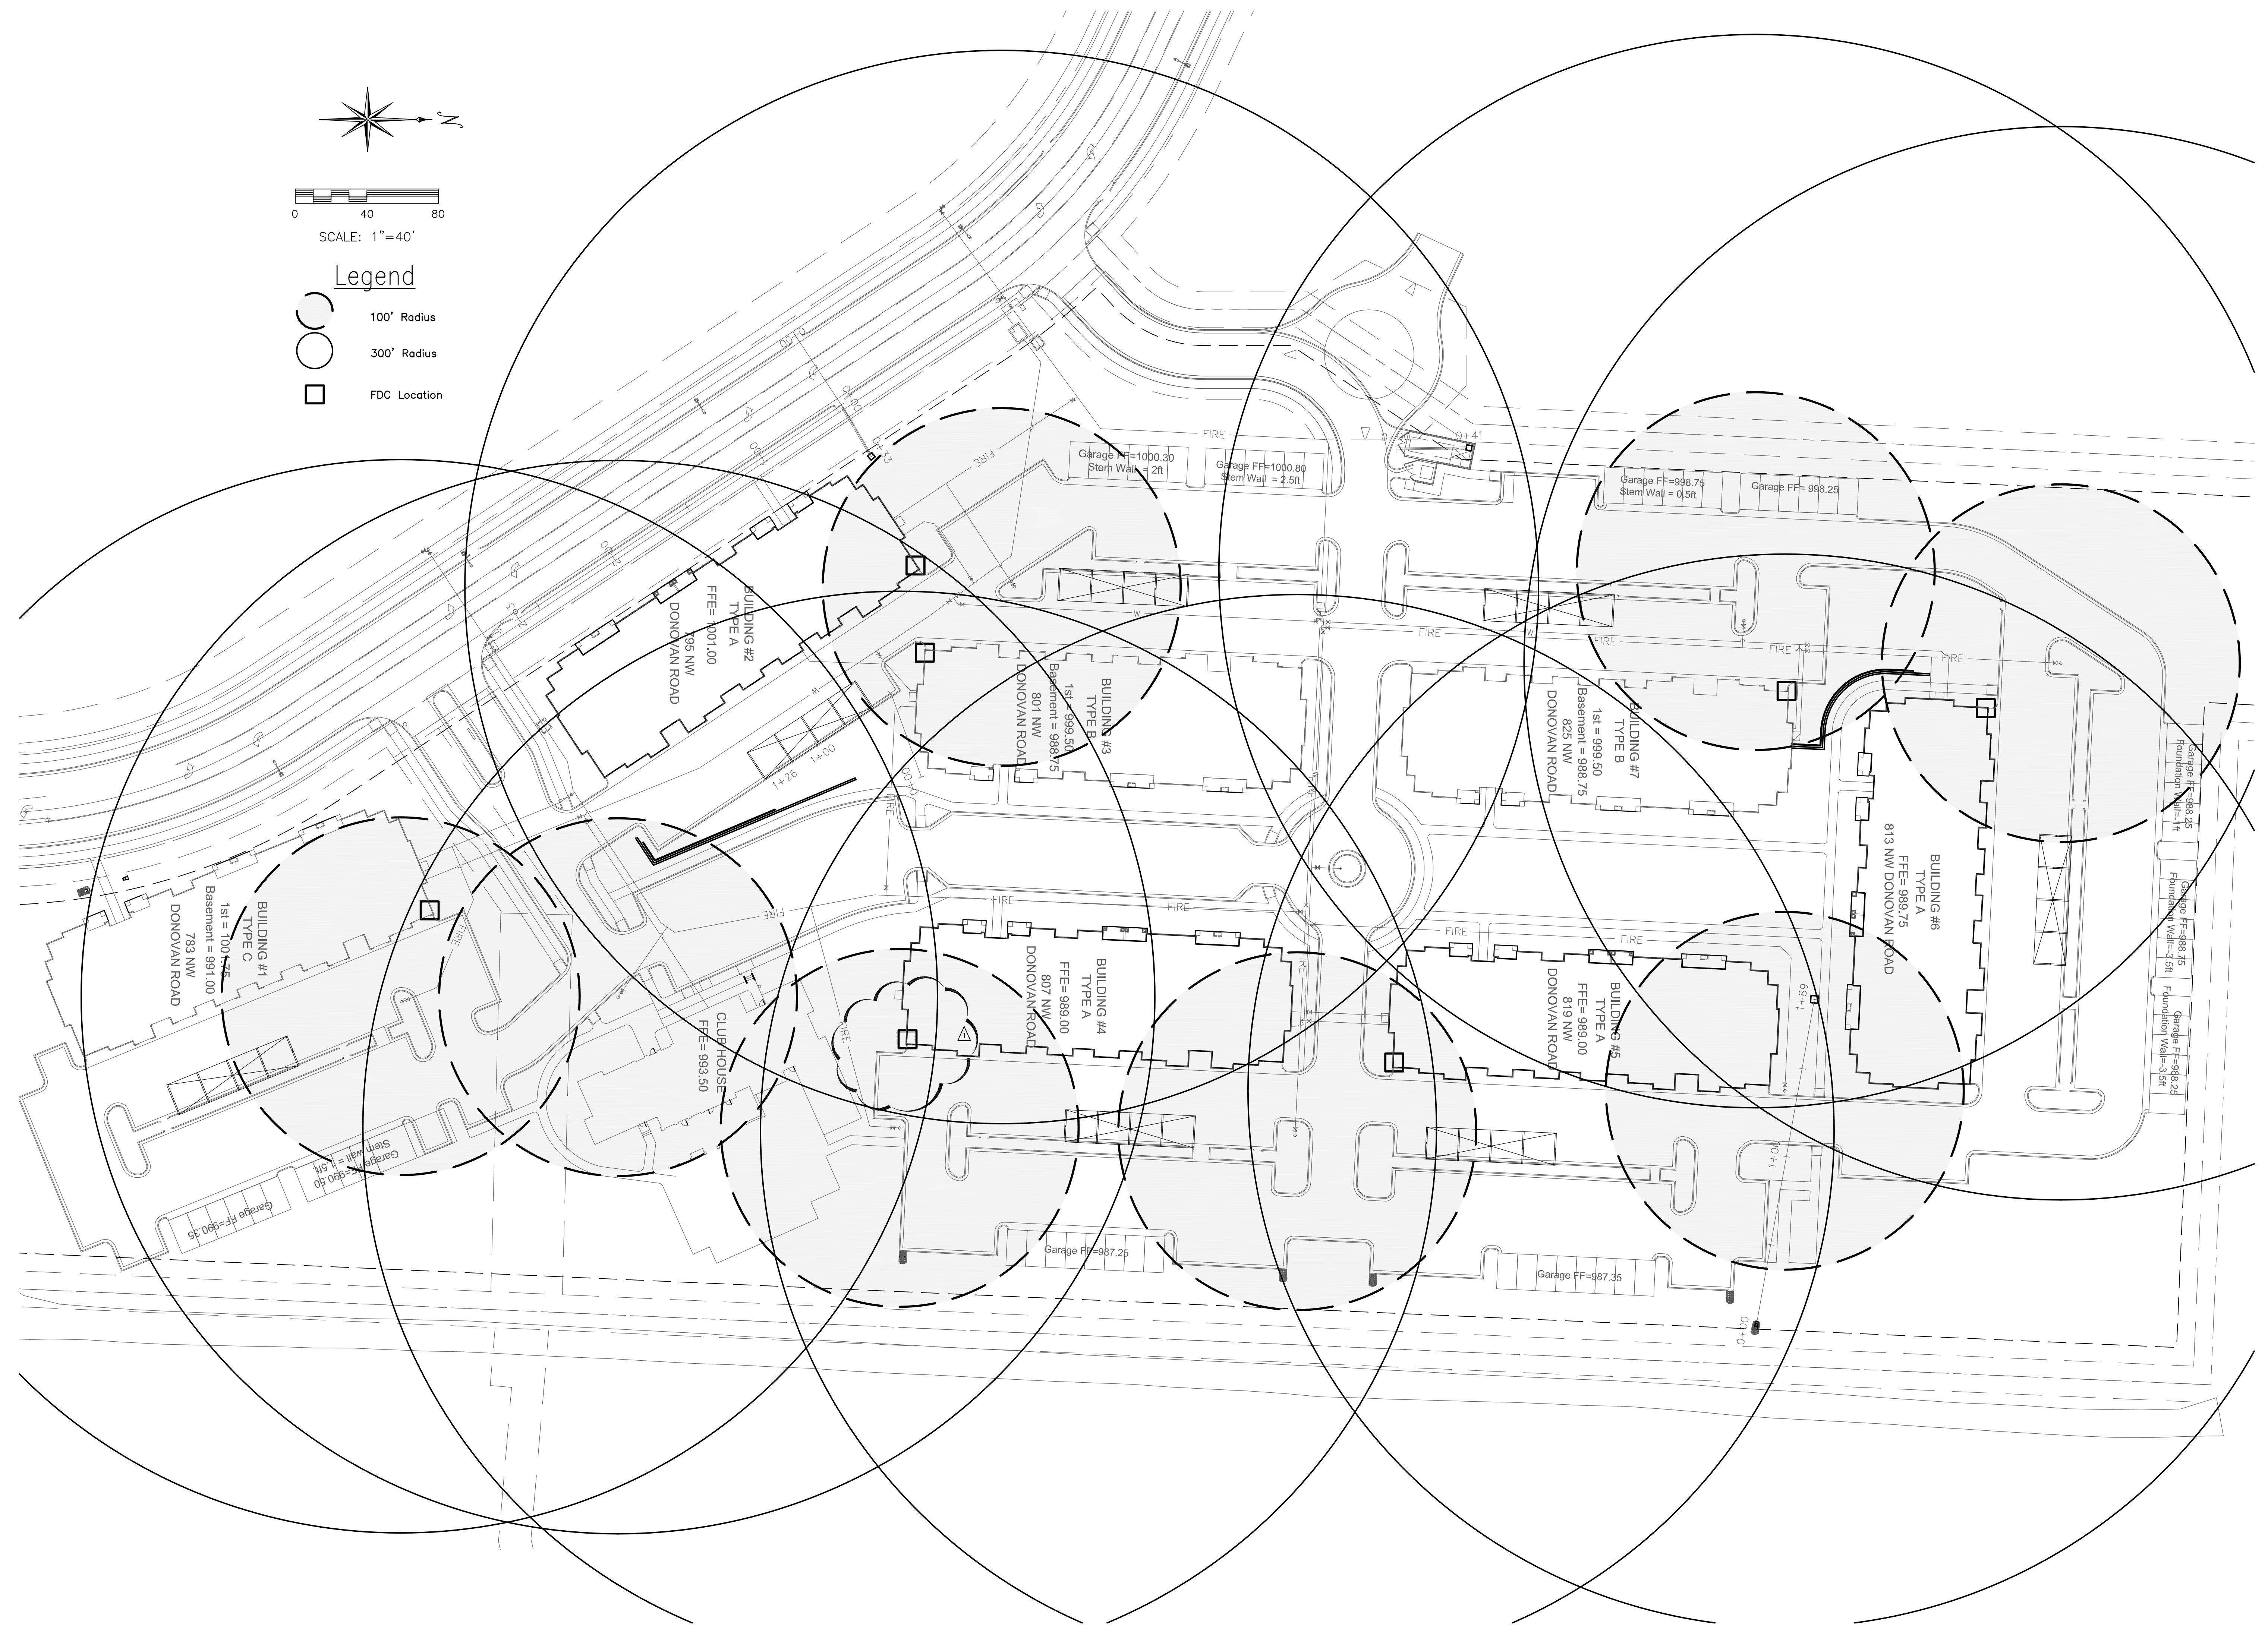

SCALE: 1"=40'

### Legend

-  100' Radius
-  300' Radius
-  FDC Location

09/27/2016  
Keenan Simon  
MO-2016017682  
Expires: 12-31-2016

A NEW APARTMENT COMMUNITY AT:

# SUMMIT SQUARE

701 NW WARD RD.  
LEE'S SUMMIT, MISSOURI

**DRAWING RELEASE LOG**

- 03.04.2016 - PDP SUBMITTAL
- 06.09.2016 - FDP SUBMITTAL
- 07.01.2016 - 80% PROGRESS SET
- 07.15.2016 - PERMIT SUBMITTAL
- 08.05.2016 - BID SET
- 09.15.2016 - BID SET