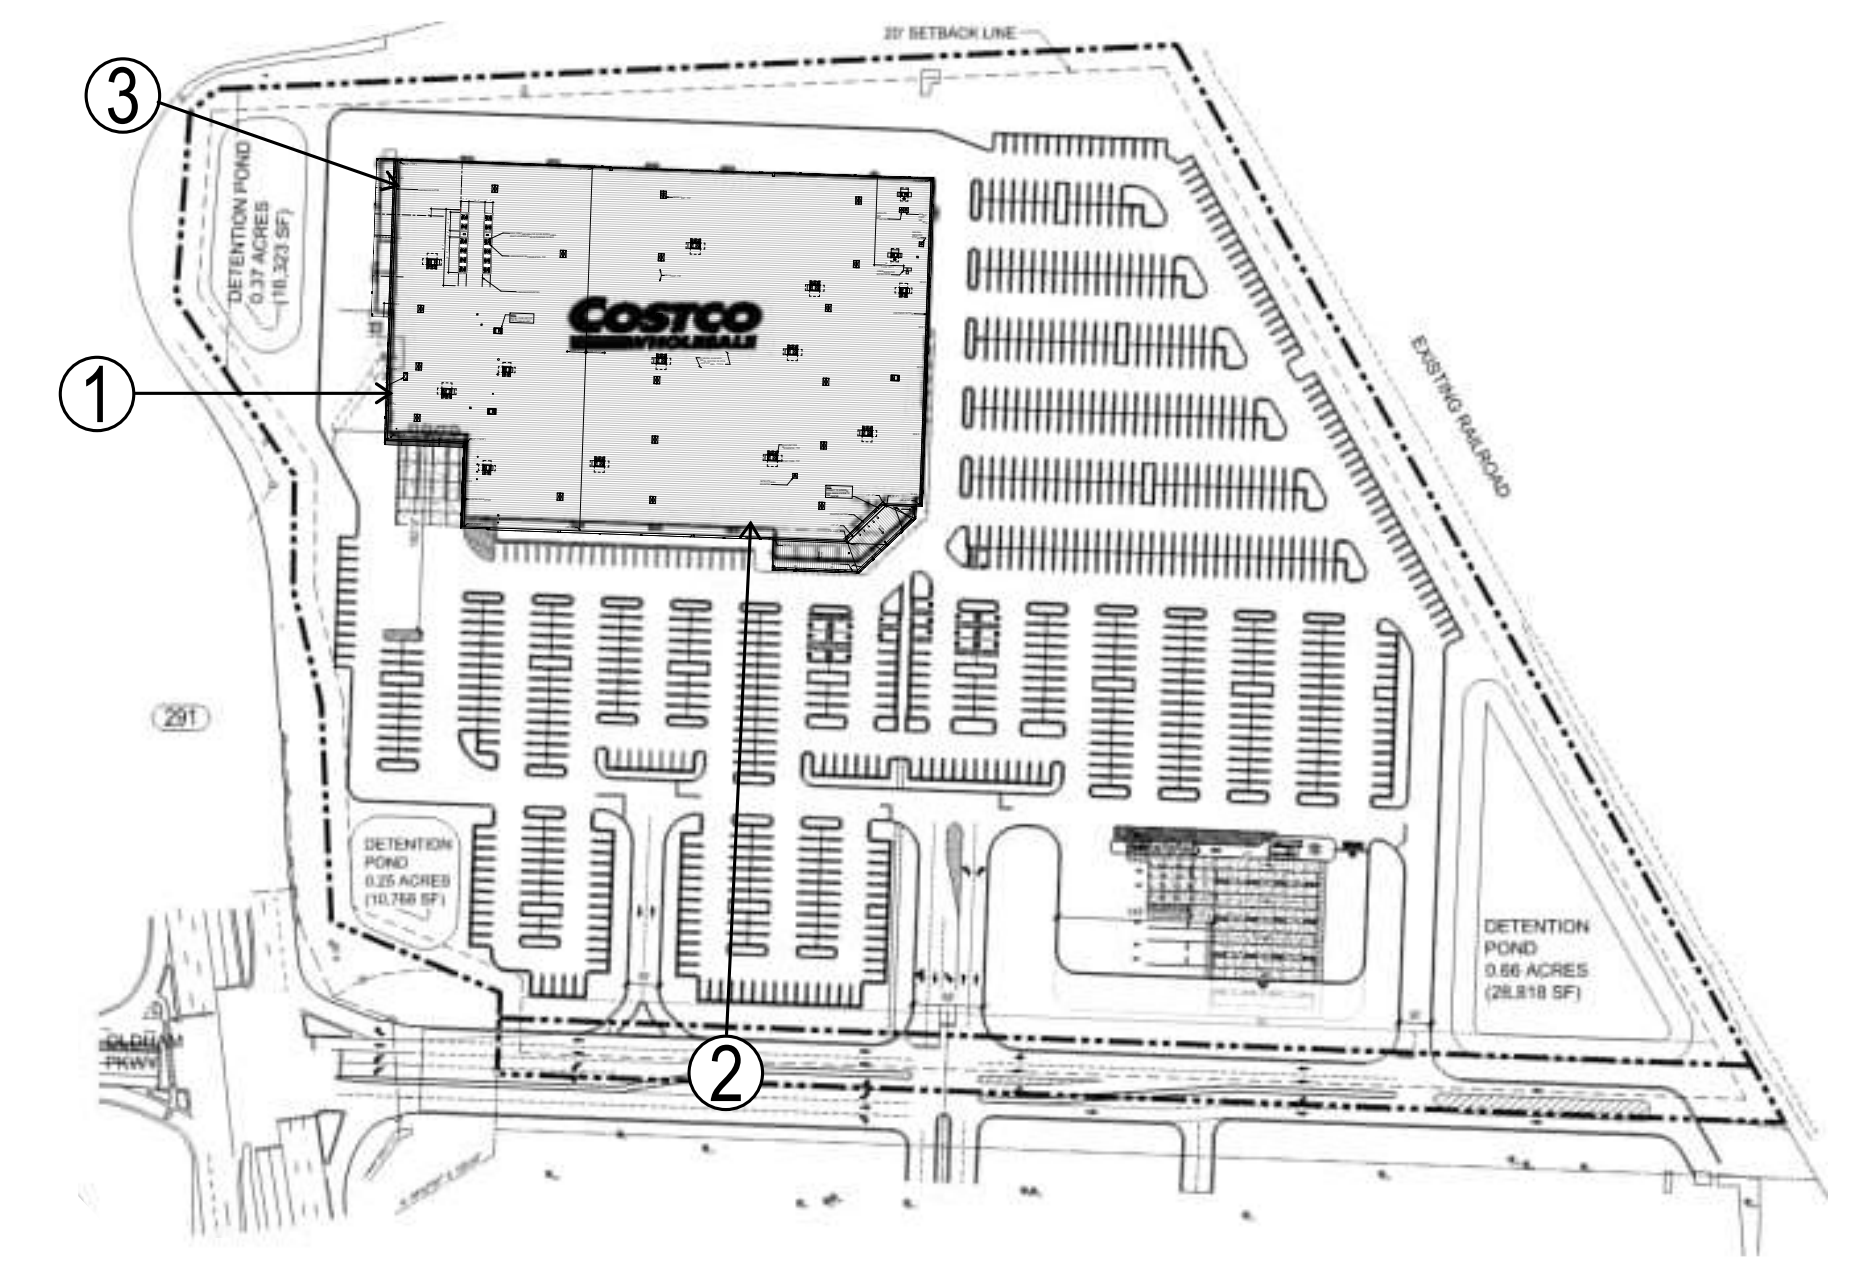

LEE'S SUMMIT, MO

8444 Westpark Dr, Ste 120
McLean, VA 22102
703 564 8484
MG2.com

NOVEMBER 13, 2025

SIGHTLINE STUDY

DD73-03

COSTCO WHOLESALE

LEE'S SUMMIT, MO

SIGHTLINE STUDY

NOVEMBER 13, 2025