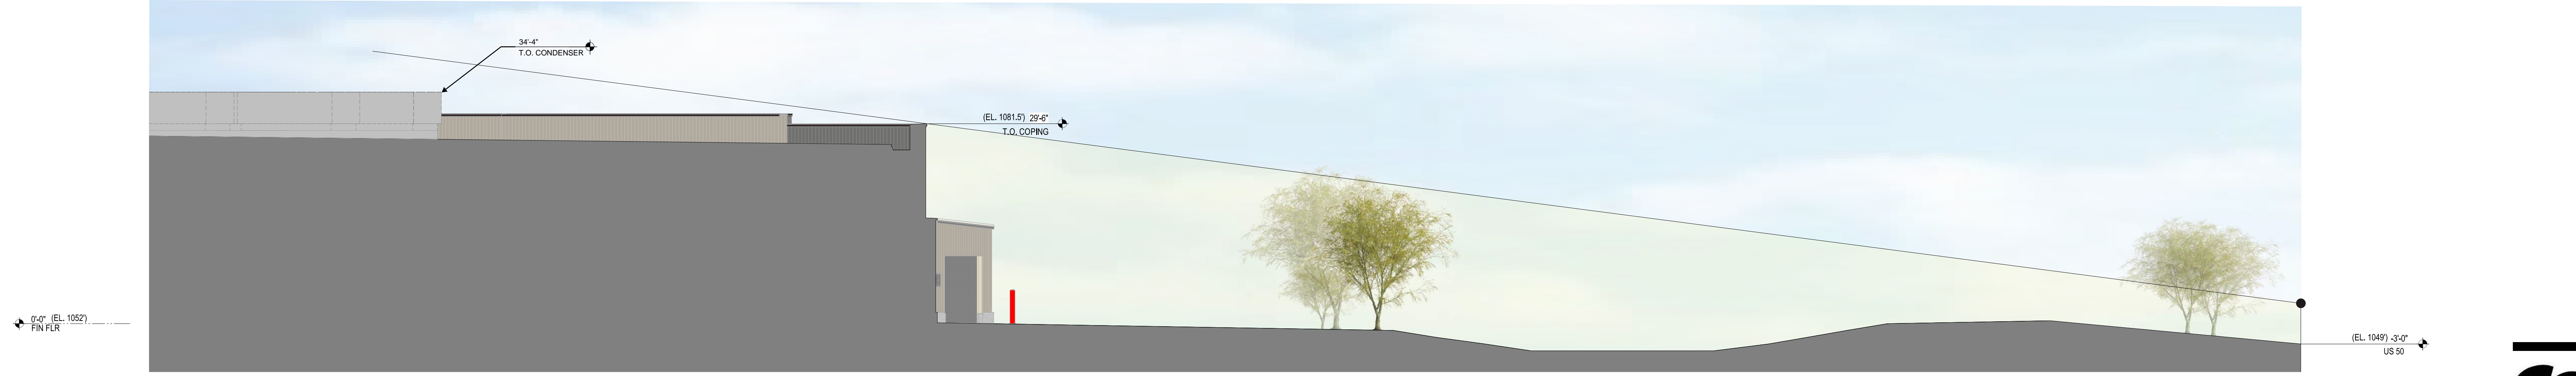

2 SIGHTLINE VIEW FROM OLDHAM PARKWAY
SCALE: 1" = 10'-0"

3 SIGHTLINE VIEW FROM US 50
SCALE: 1" = 10'-0"