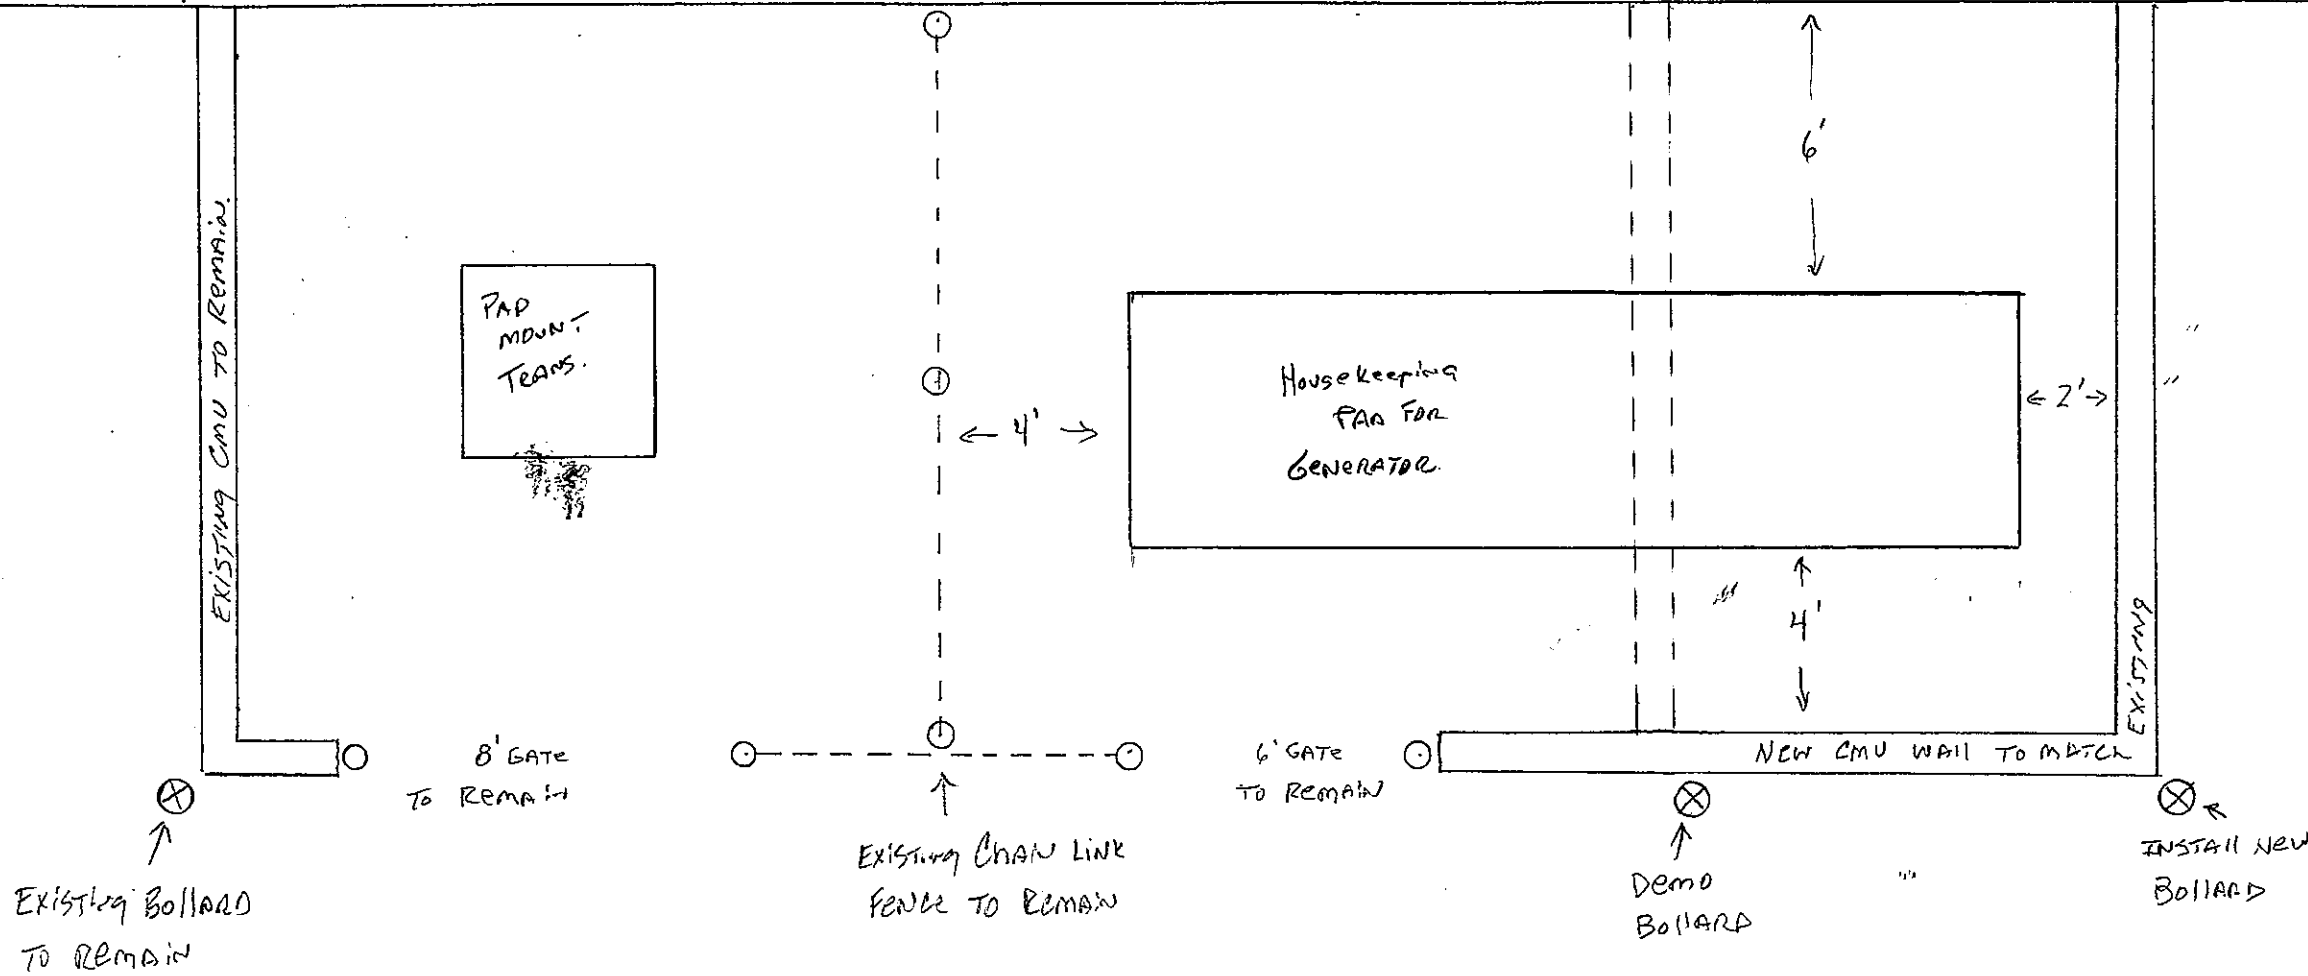

Electric Room

BACK OF Building

CMU WALL TO BE REMOVED

4/28/23

NEW GENERATOR COMPOUND

NORTH KANSAS CITY ELECTRIC
 Steve Russell
 816-421-2352

* All existing CHAIN LINK FENCE
 & GATES ARE TO REMAIN AS IS.
 THE CMU WALL ON THE EAST
 SIDE WILL BE EXTENDED TO MARK
 THE NEW COMPOUND LARGER
 FOR THE NEW GENERATOR.

The Home Depot #3026
 651 SE OGDHAM PARKWAY
 LEE'S SUMMIT, MO. 64081