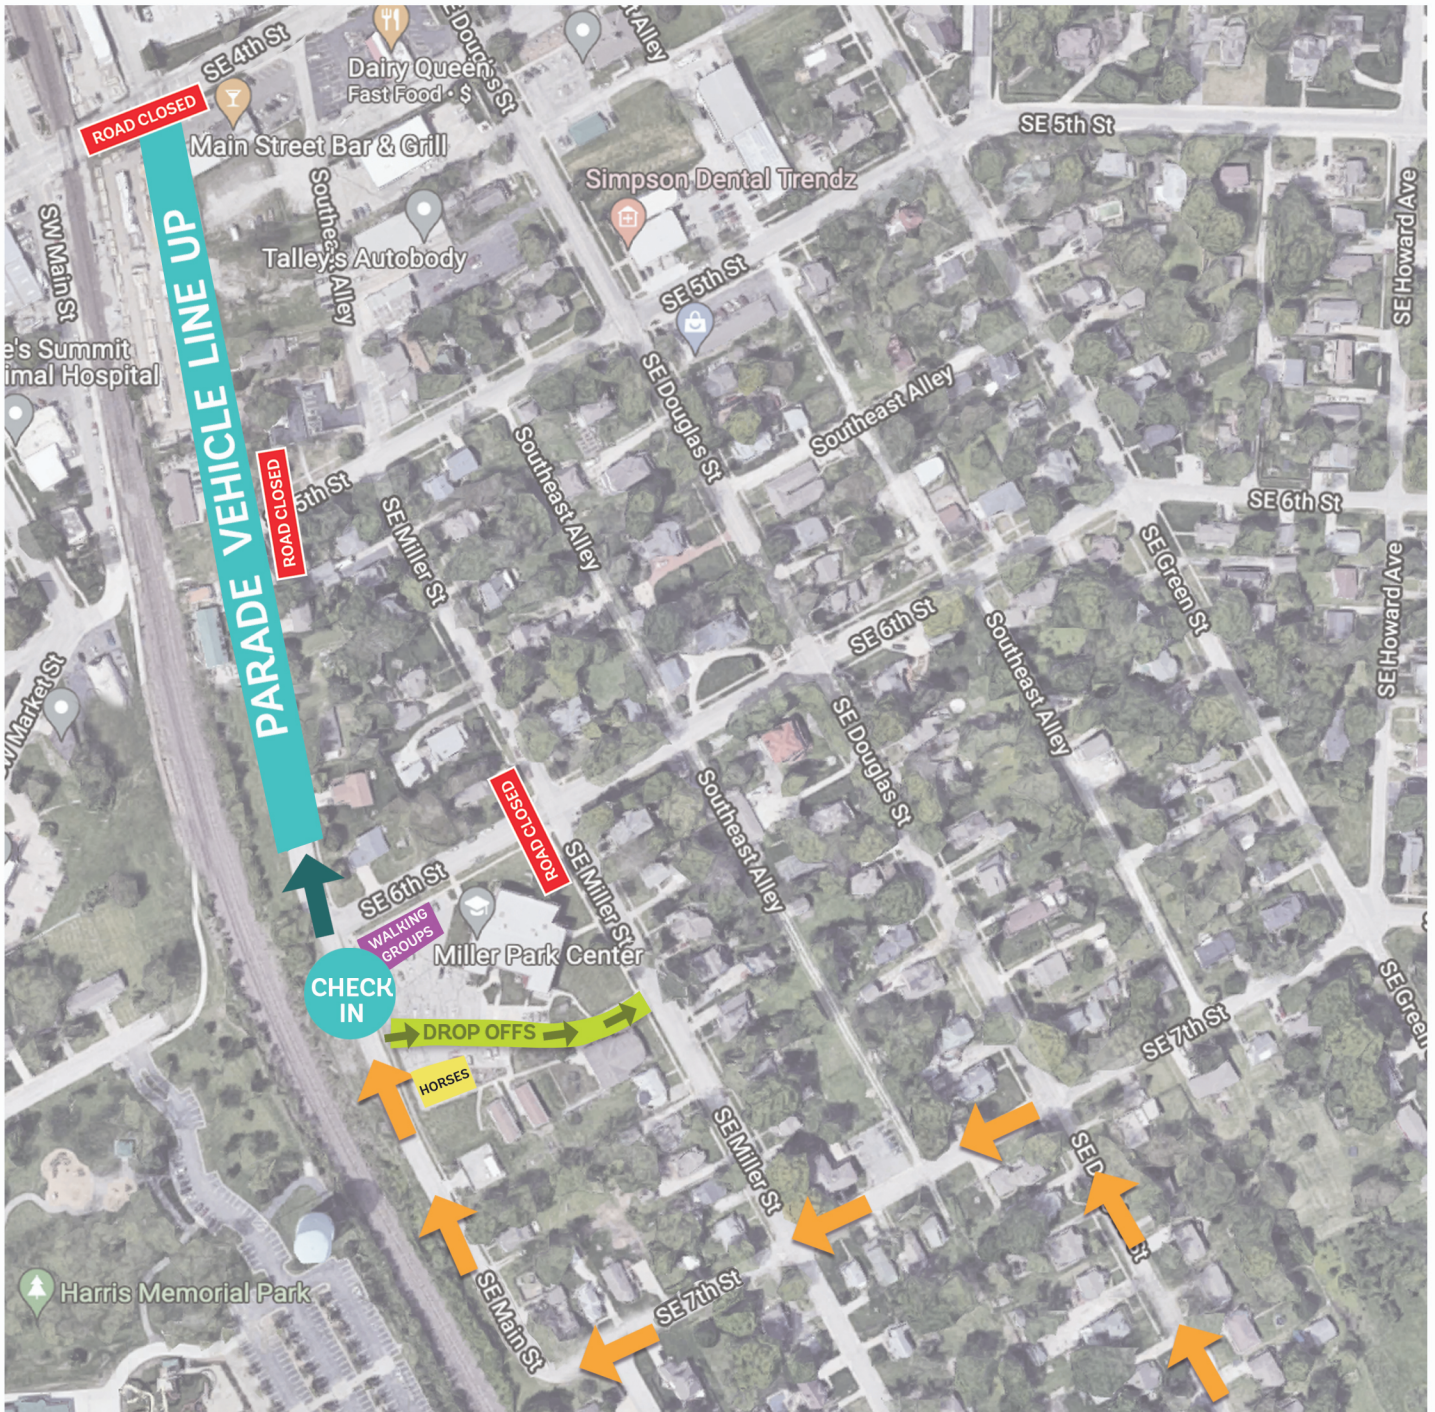

EMERALD ISLE PARADE LINE UP MAP 2022

- ARRIVAL:**
Head west on 7th street and north on SE Main to check-in your vehicle or drop off parade participants.
- DROP OFFS:**
Turn into Miller Park Center to drop off, then exit onto SE Miller street. Park in the surrounding neighborhood, or any public lot in Downtown, then walk to SE Main Street to join your parade float.
- PARADE VEHICLE LINE UP:**
Check-in, continue on SE Main to line up. *Entries will not have an assigned spot, and will line up in rows.
- WALKING GROUPS:**
If your entry has no vehicle, gather in the designated area of Miller Park Center Parking Lot. Parade staff will add your entry to the line up.
- HORSES:**
Gather in the south corner of Miller Park Center Parking Lot. Parade staff will add your entry to the line up.