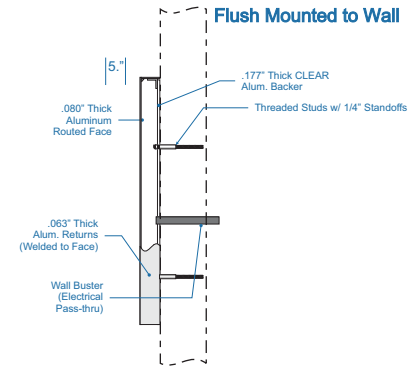

Field Verify Before Manufacturing
 Scale: 3/32"=1'
 Building Square Footage: 2,530.+
 Sign Square Footage: 108.8

South Elevation

INTERNALLY ILLUMINATED CHANNEL LETTERS

White acrylic faces with Printed Perforated Subaru Blue vinyl overlays applied.
 Aluminum sign construction.
 Trim cap and returns: White.

NEW, D/F, INTERNALLY ILLUMINATED MONUMENT

New, internally illuminated, D/F monument sign. Aluminum sign construction. White acrylic face with 1" divider bars. Vector art to be provided by customer before fabrication.