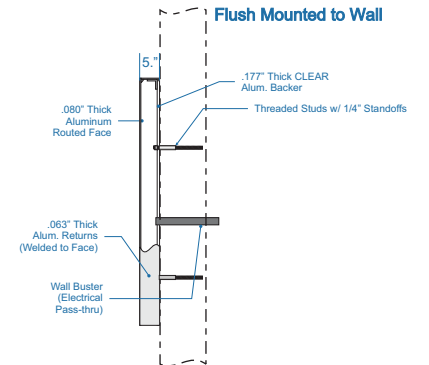

Drawing Prepared by:

Location: Automotive Sales & Detail Center
2100 NE Independence
Lee's Summit, MO 64064
Project #: _____
Loc #: _____
Filename: Subaru_Sign Pkg_04

Drawing Prepared for:

Rev #:	Req #:	Date	Req by:	Drawn by:	Revision Description:	Drawings are the exclusive property of Midwest Sign Company
Original		11/10/21	RJ	RH		
Rev 02		11/15/21	RJ	RH	Moved sign to the right	
Rev 03		11/23/21	RJ	RH	Added raceways	
Rev 04		1/4/22	RJ	RH	Changed vinyl color to Subaru Blue	Approved By: _____
					Removed raceways	Date: _____