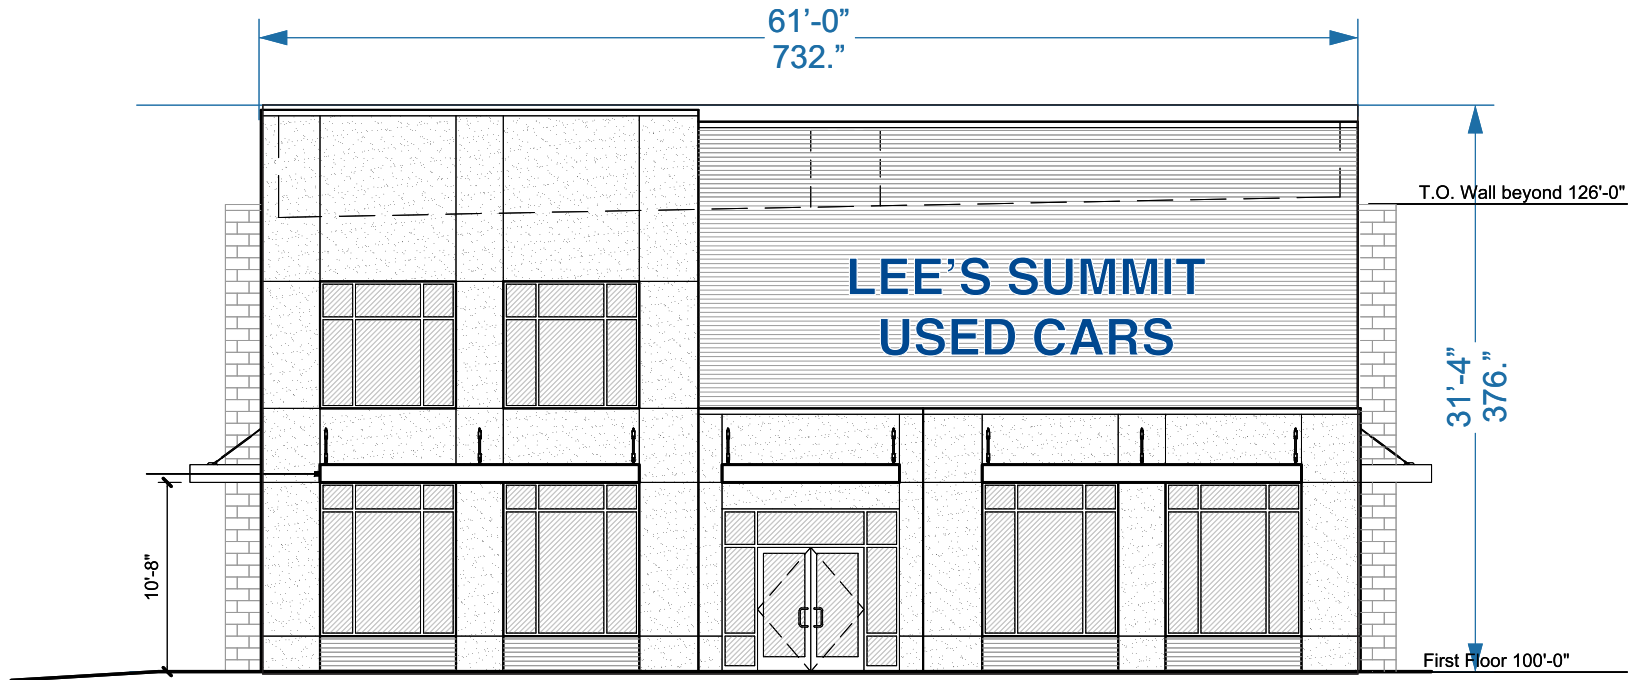

Field Verify Before Manufacturing
 Scale: 3/32"=1'
 Building Square Footage: 2,530.+
 Sign Square Footage: 108.8

South Elevation

INTERNALLY ILLUMINATED CHANNEL LETTERS

White acrylic faces with Printed Perforated Subaru Blue vinyl overlays applied.
 Aluminum sign construction.
 Trim cap and returns: White.

Field Verify Before Manufacturing
 Scale: 3/32"=1'
 Building Square Footage: 1,911.3
 Sign Square Footage: 108.8

East Elevation

INTERNALLY ILLUMINATED CHANNEL LETTERS

White acrylic faces with Printed Perforated Subaru Blue vinyl overlays applied.
 Aluminum sign construction.
 Trim cap and returns: White.

Field Verify Before Manufacturing
 Scale: 3/32"=1'
 Building Square Footage: 3557.+
 Total Sign Square Footage: 62.2

North Elevation

INTERNALLY ILLUMINATED CHANNEL LETTERS/ MOLDED LETTERS

White acrylic faces with Printed Perforated Subaru Blue vinyl overlays applied.
 Aluminum sign construction.
 Trim cap and returns: White.
 Letters mounted to Raceway.
 Raceway painted to match building: TBD

NEW, D/F, INTERNALLY ILLUMINATED MONUMENT

New, internally illuminated, D/F monument sign. Aluminum sign construction. White acrylic face with 1" divider bars. Vector art to be provided by customer before fabrication.