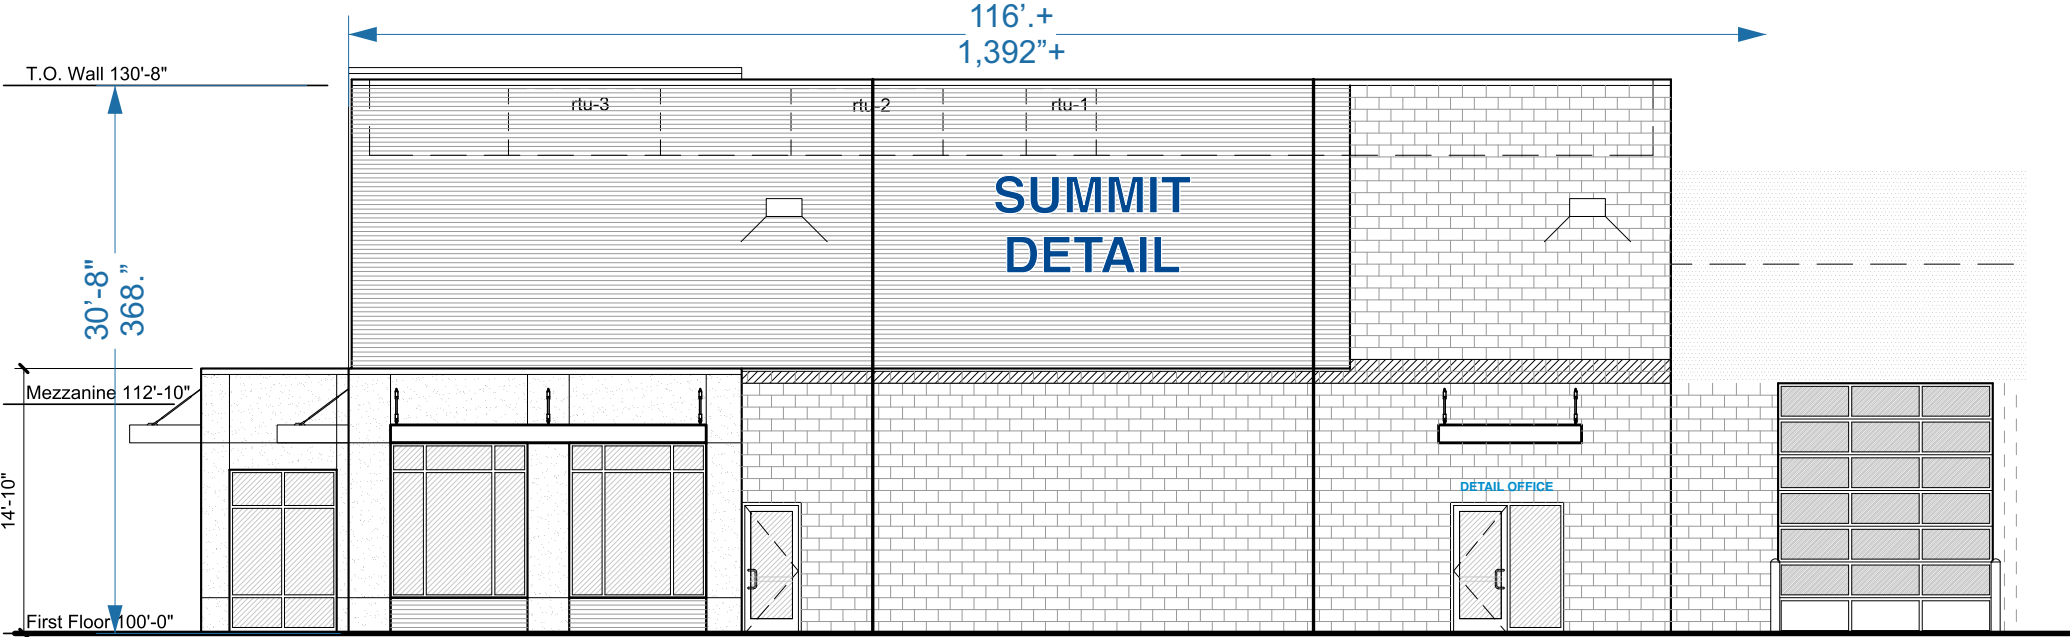

Field Verify Before Manufacturing
 Scale: 3/32"=1'
 Building Square Footage: 2,530.+
 Sign Square Footage: 108.8

South Elevation

INTERNALLY ILLUMINATED CHANNEL LETTERS

White acrylic faces with Printed Perforated Subaru Blue vinyl overlays applied.
 Aluminum sign construction.
 Trim cap and returns: White.

Field Verify Before Manufacturing
 Scale: 3/32"=1'
 Building Square Footage: 1,911.3
 Sign Square Footage: 108.8

East Elevation

INTERNALLY ILLUMINATED CHANNEL LETTERS

White acrylic faces with Printed Perforated Subaru Blue vinyl overlays applied.
 Aluminum sign construction.
 Trim cap and returns: White.

Field Verify Before Manufacturing
 Scale: 3/32"=1'
 Building Square Footage: 3557.+
 Total Sign Square Footage: 62.2

North Elevation

INTERNALLY ILLUMINATED CHANNEL LETTERS/ MOLDED LETTERS

White acrylic faces with Printed Perforated Subaru Blue vinyl overlays applied.
 Aluminum sign construction.
 Trim cap and returns: White.
 Letters mounted to Raceway.
 Raceway painted to match building: TBD

NEW, D/F, INTERNALLY ILLUMINATED MONUMENT

New, internally illuminated, D/F monument sign. Aluminum sign construction. White acrylic face with 1" divider bars. Vector art to be provided by customer before fabrication.