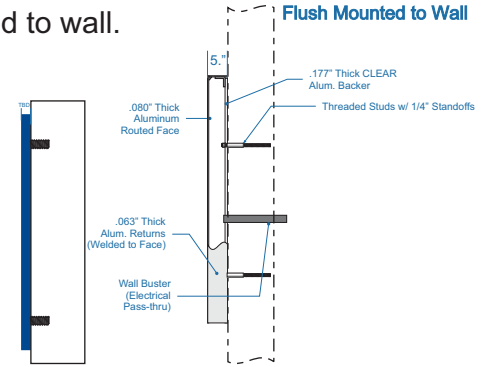

6 Inch molded plex letters, flush mounted to wall.
 Painted to match Subaru Blue. ■

Drawing Prepared by:

Location: Automotive Sales & Detail Center
 2100 NE Independence
 Lee's Summit, MO 64064
Filename: Subaru_Sign Pkg_04