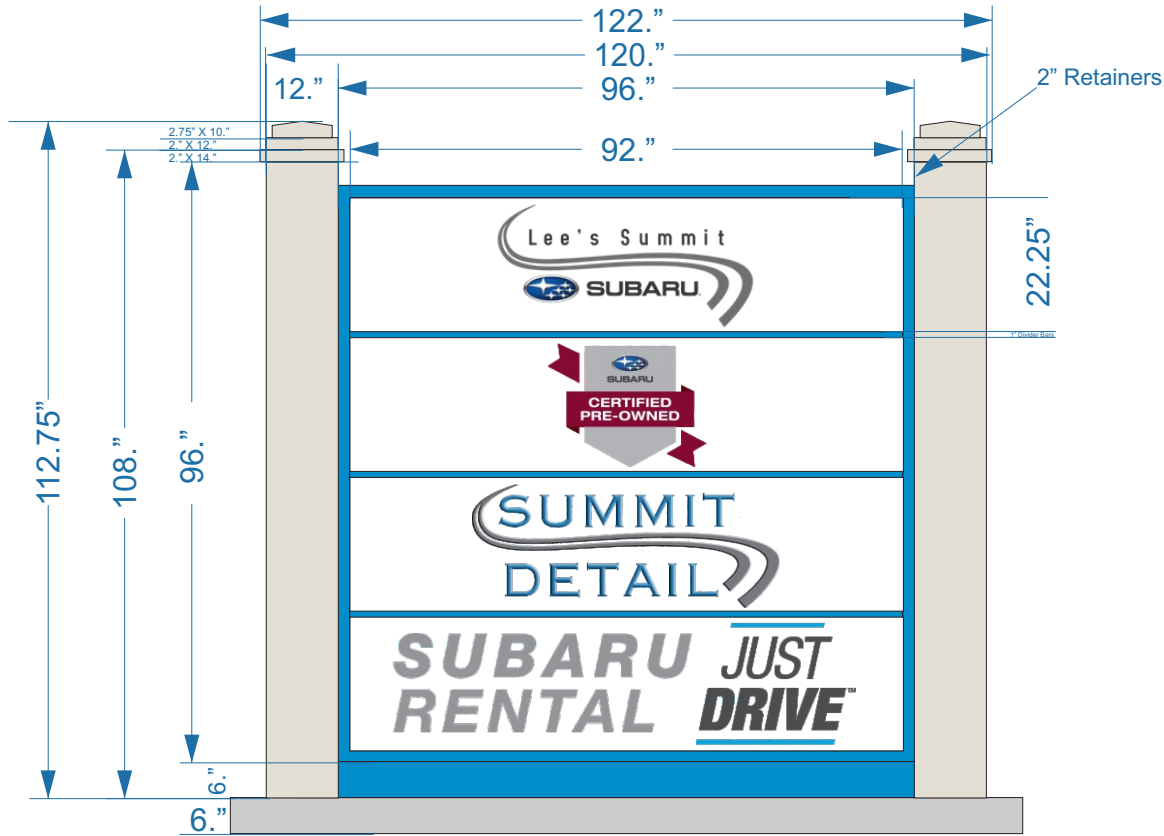

Field Verify Before Manufacturing
 Scale: 3/32"=1'
 Building Square Footage: 3557.+
 Total Sign Square Footage: 62.2

North Elevation

INTERNALLY ILLUMINATED CHANNEL LETTERS/ MOLDED LETTERS

White acrylic faces with Printed Perforated Subaru Blue vinyl overlays applied.
 Aluminum sign construction.
 Trim cap and returns: White.
 Letters mounted to Raceway.
 Raceway painted to match building: TBD

6 Inch molded plex letters, flush mounted to wall.
 Painted to match Subaru Blue. ■

Drawing Prepared by:

Location: Automotive Sales & Detail Center
 2100 NE Independence
 Lee's Summit, MO 64064
Filename: Subaru_Sign Pkg_04

NEW, D/F, INTERNALLY ILLUMINATED MONUMENT

New, internally illuminated, D/F monument sign. Aluminum sign construction. White acrylic face with 1" divider bars. Vector art to be provided by customer before fabrication.

Paint Colors:
 PMS 7461C ■
 PMS 7506C ■

Sign Square Footage: 95.5

Vinyl Colors:

- Black ■
- Shadow Grey ■
- Burgundy ■
- Lt. Blue ■
- European Blue ■

Drawing Prepared by:

Location: Automotive Sales & Detail Center
 2100 NE Independence
 Lee's Summit, MO 64064
Filename: Subaru_Monument_01