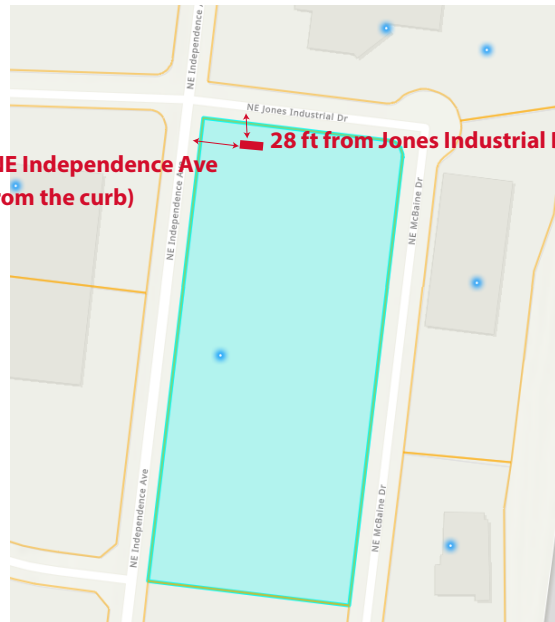

**72" Tall x 96" Wide Monument Sign,  
Aluminum Cabinet  
Sign Face = 48 Sq. Ft.**

**FASTSIGNS** | Westport  
More than fast. More than signs.

tel: 816.753.0500  
fax: 816.753.7027  
email: westport@fastsigns.com  
www.fastsigns.com/61

## Sign runs perpendicular to NE Independence Ave

County GIS Map w/ Property Highlighted

Ground View Image w/ Sign Mockup

**FASTSIGNS** | Westport  
More than fast. More than signs.

tel: 816.753.0500  
fax: 816.753.7027  
email: westport@fastsigns.com  
www.fastsigns.com/61