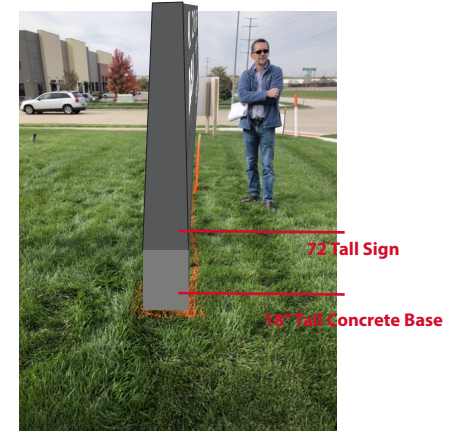

Ground View Image w/ Sign Mockup

FASTSIGNS | Westport
More than fast. More than signs.

tel: 816.753.0500
fax: 816.753.7027
email: westport@fastsigns.com
www.fastsigns.com/61

CLIENT SIGNATURE

COPYRIGHT POLICY - All text, images, designs, and information contained in this email are the intellectual property of Fastsigns of Westport. You may not copy or use any of the text, images, designs or information without Fastsigns of Westport's written authorization. © 2010 Fastsigns of Westport.