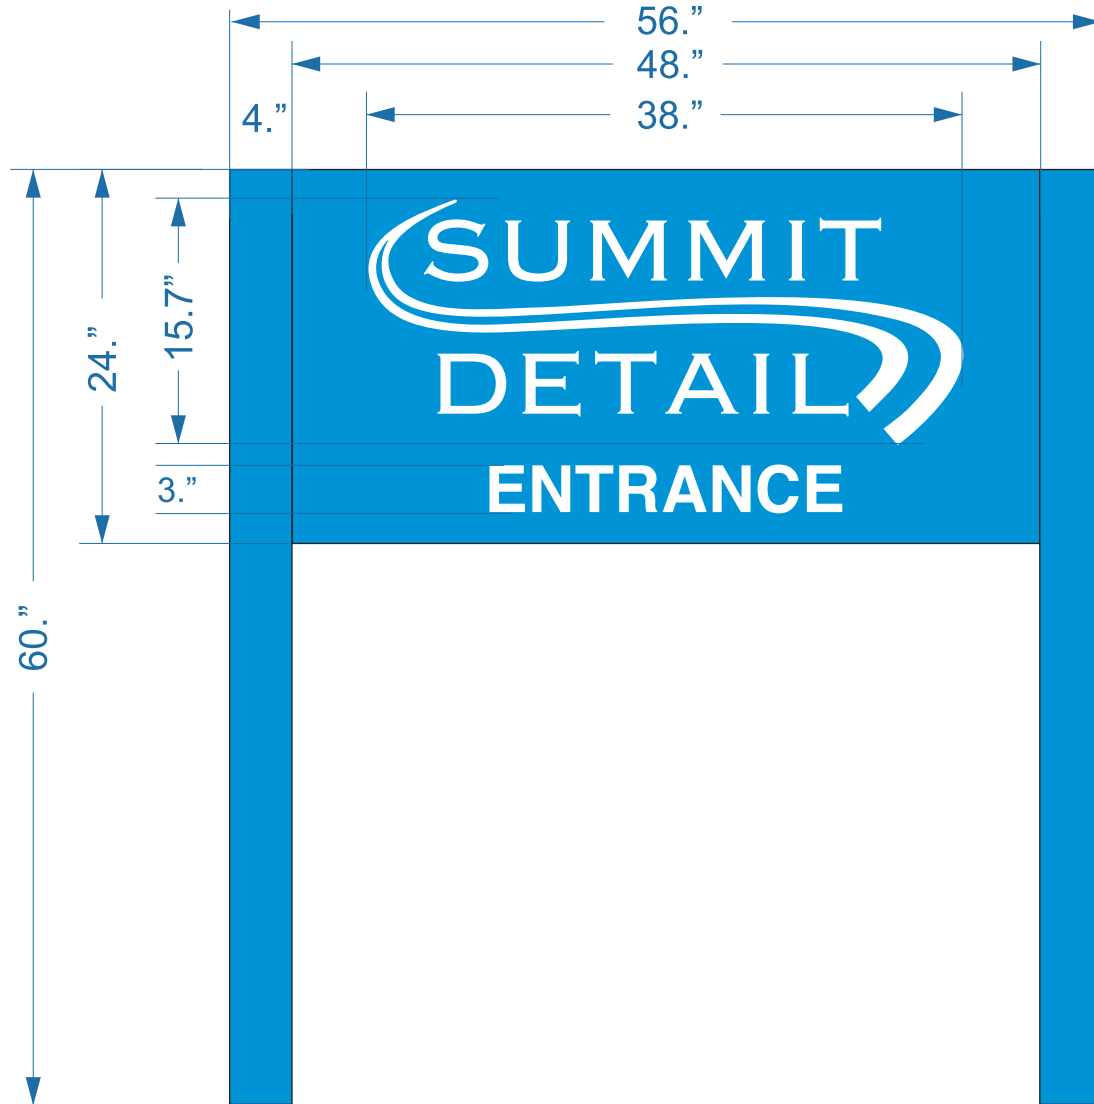

Field Verify Before Manufacturing
 Scale: 3/32"=1'
 Building Square Footage:2,530.+
 Sign Square Footage:108.8

INTERNALLY ILLUMINATED CHANNEL LETTERS

White acrylic faces with Printed Perforated Subaru Blue vinyl overlays applied.
 Aluminum sign construction.
 Trim cap and returns: White.
 Letters mounted to Raceway.
 Raceway painted to match building: TBD

Field Verify Before Manufacturing
 Scale: 3/32"=1'
 Building Square Footage: 1,911.3
 Sign Square Footage: 108.8

INTERNALLY ILLUMINATED CHANNEL LETTERS

White acrylic faces with Printed Perforated Subaru Blue vinyl overlays applied.
 Aluminum sign construction.
 Trim cap and returns: White.
 Letters mounted to Raceway.
 Raceway painted to match building: TBD

Drawing Prepared by:

Location: Automotive Sales & Detail Center
 2100 NE Independence
 Lee's Summit, MO 64064
Project #: _____
Loc #: _____
Filename: Subaru_Sign Pkg_03

Drawing Prepared for:

Rev #:	Req #:	Date	Req by:	Drawn by:	Revision Description:	Drawings are the exclusive property of Midwest Sign Company
Original		11/10/21	RJ	RH		
	Rev 02	11/15/21	RJ	RH	Moved sign to the right Added raceways	
	Rev 03	11/23/21	RJ	RH	Changed vinyl color to Subaru Blue	
						Approved By: _____
						Date: _____

POST AND PANEL

Aluminum construction, double faced, post and panel sign.
Sign painted PMS 7461C
White vinyl applied.

Paint Color:
PMS 7461C ■

Vinyl Color:
White

Drawing Prepared by:

Location:

Automotive Sales & Detail Center
2100 NE Independence
Lee's Summit, MO 64064