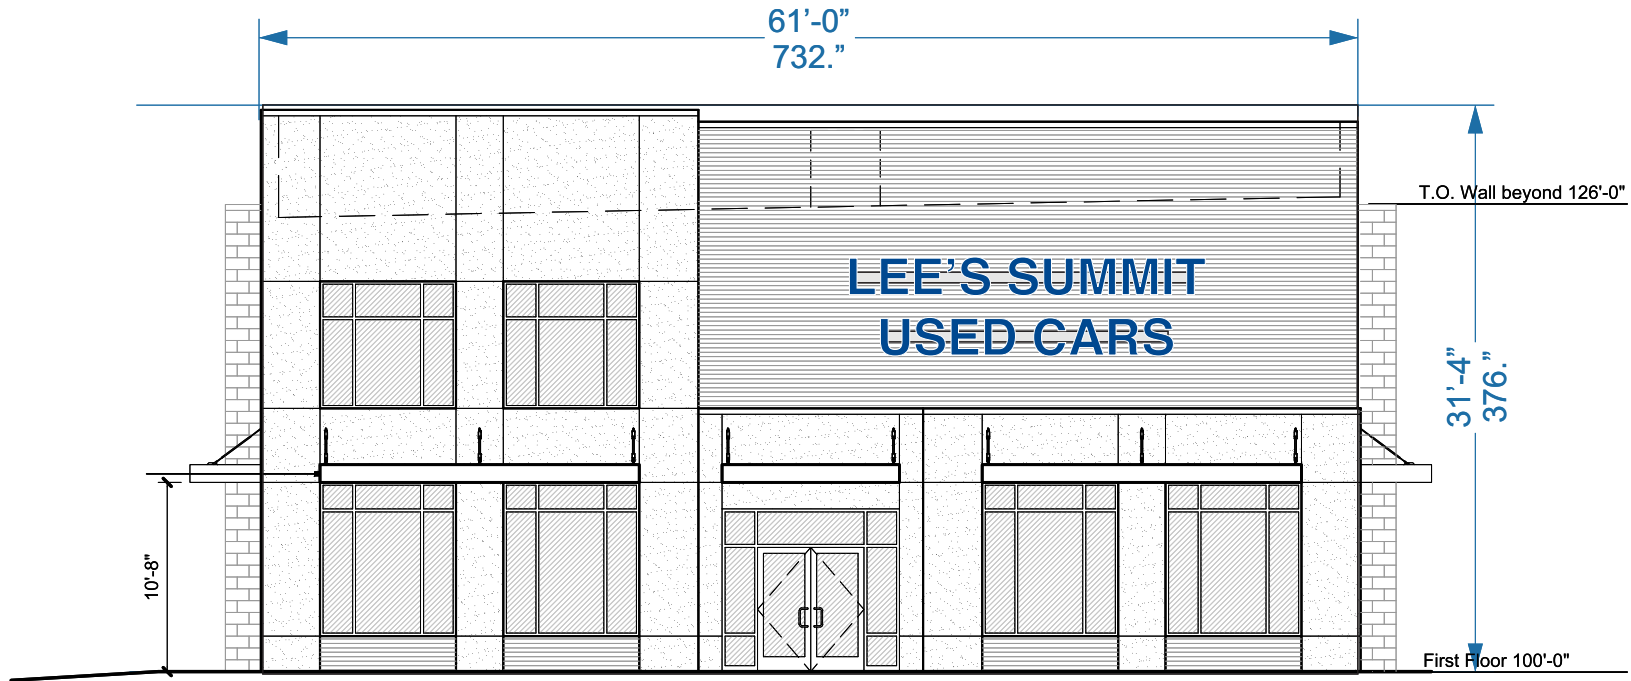

Field Verify Before Manufacturing
 Scale: 3/32"=1'
 Building Square Footage:2,530.+
 Sign Square Footage:108.8

INTERNALLY ILLUMINATED CHANNEL LETTERS

White acrylic faces with Printed Perforated Subaru Blue vinyl overlays applied.
 Aluminum sign construction.
 Trim cap and returns: White.
 Letters mounted to Raceway.
 Raceway painted to match building: TBD

Drawing Prepared by:

Location: Automotive Sales & Detail Center
 2100 NE Independence
 Lee's Summit, MO 64064
Filename: Subaru_Sign Pkg_03

Project #: _____
Loc # _____

Drawing Prepared for:

Rev #:	Req #:	Date	Req by:	Drawn by:	Revision Description:	Drawings are the exclusive property of Midwest Sign Company
Original		11/10/21	RJ	RH		
	Rev 02	11/15/21	RJ	RH	Moved sign to the right	
	Rev 03	11/23/21	RJ	RH	Added raceways	
					Changed vinyl color to Subaru Blue	
						Approved By: _____
						Date: _____

Field Verify Before Manufacturing
 Scale: 3/32"=1'
 Building Square Footage: 1,911.3
 Sign Square Footage: 108.8

INTERNALLY ILLUMINATED CHANNEL LETTERS

White acrylic faces with Printed Perforated Subaru Blue vinyl overlays applied.
 Aluminum sign construction.
 Trim cap and returns: White.
 Letters mounted to Raceway.
 Raceway painted to match building: TBD

POST AND PANEL

Aluminum construction, double faced, post and panel sign.
Sign painted PMS 7461C
White vinyl applied.

Paint Color:
PMS 7461C ■

Vinyl Color:
White

Drawing Prepared by:

Location:

Automotive Sales & Detail Center
2100 NE Independence
Lee's Summit, MO 64064