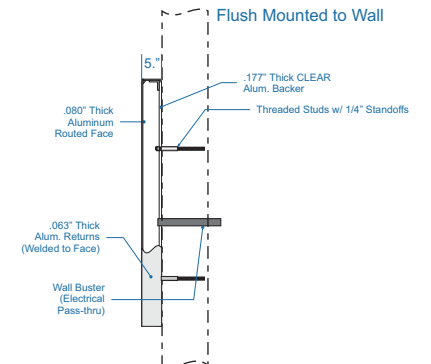

Field Verify Before Manufacturing
 Scale: 3/32"=1'
 Building Square Footage:2,530.+
 Sign Square Footage:108.8

INTERNALLY ILLUMINATED CHANNEL LETTERS

White acrylic faces with Printed Perforated Subaru Blue vinyl overlays applied.
 Aluminum sign construction.
 Trim cap and returns: White.
 Letters mounted to Raceway.
 Raceway painted to match building: TBD

Field Verify Before Manufacturing
 Scale: 3/32"=1'
 Building Square Footage: 1,911.3
 Sign Square Footage: 108.8

INTERNALLY ILLUMINATED CHANNEL LETTERS

White acrylic faces with Printed Perforated Subaru Blue vinyl overlays applied.
 Aluminum sign construction.
 Trim cap and returns: White.
 Letters mounted to Raceway.
 Raceway painted to match building: TBD

POST AND PANEL

Aluminum construction, double faced, post and panel sign.
Sign painted PMS 7461C
White vinyl applied.

Paint Color:
PMS 7461C ■

Vinyl Color:
White

Drawing Prepared by:

Location:

Automotive Sales & Detail Center
2100 NE Independence
Lee's Summit, MO 64064