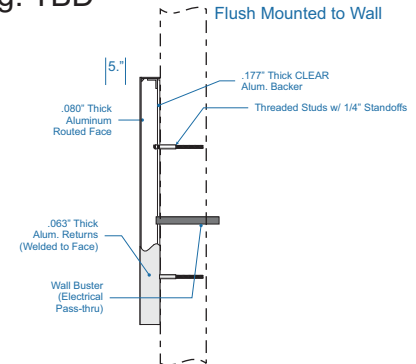

Field Verify Before Manufacturing
 Scale: 3/32"=1'
 Building Square Footage:2,530.+
 Sign Square Footage:108.8

INTERNALLY ILLUMINATED CHANNEL LETTERS

White acrylic faces with Printed Perforated Subaru Blue vinyl overlays applied.
 Aluminum sign construction.
 Trim cap and returns: White.
 Letters mounted to Raceway.
 Raceway painted to match building: TBD

Field Verify Before Manufacturing
 Scale: 3/32"=1'
 Building Square Footage: 1,911.3
 Sign Square Footage: 108.8

INTERNALLY ILLUMINATED CHANNEL LETTERS

White acrylic faces with Printed Perforated Subaru Blue vinyl overlays applied.
 Aluminum sign construction.
 Trim cap and returns: White.
 Letters mounted to Raceway.
 Raceway painted to match building: TBD

POST AND PANEL

Aluminum construction, double faced, post and panel sign.
Sign painted PMS 7461C
White vinyl applied.

Paint Color:
PMS 7461C ■

Vinyl Color:
White

Drawing Prepared by:

Location:

Automotive Sales & Detail Center
2100 NE Independence
Lee's Summit, MO 64064